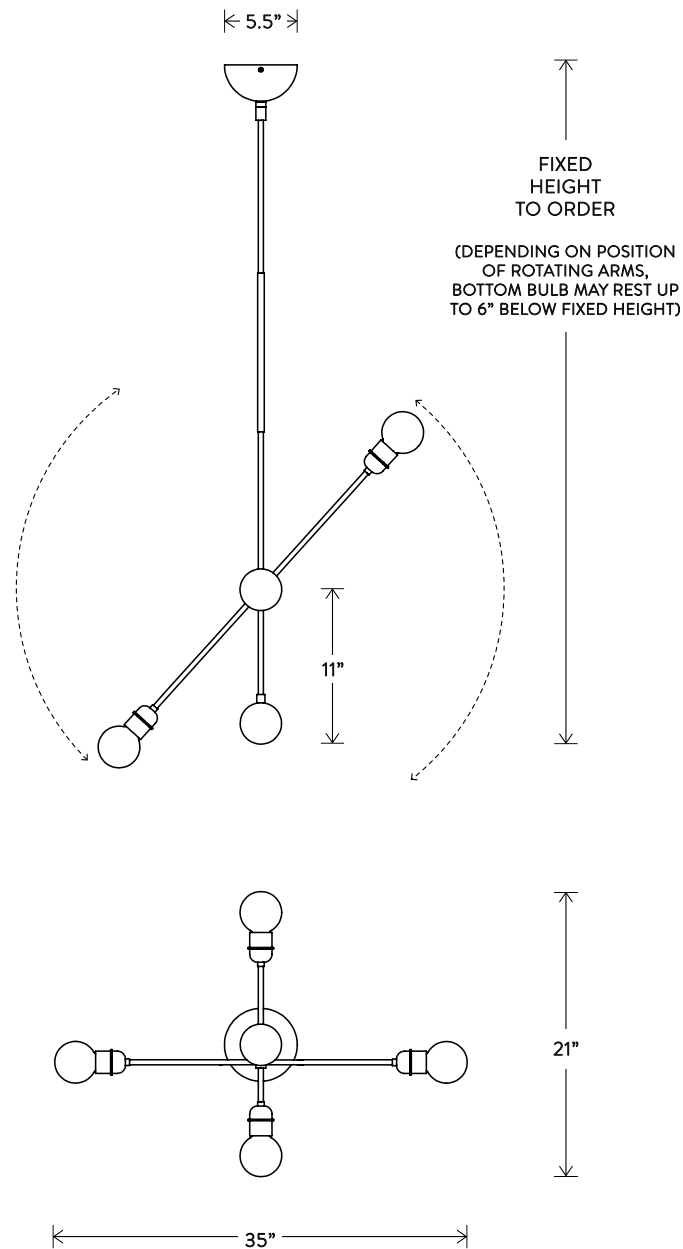

HIGHWIRE™

LARGE

DIMENSIONS: 36" D, ROTATING ARM 64" L

HEIGHT TO ORDER

INCLUDES UP TO 60"

MINIMUM HEIGHT 24"

APPROXIMATE WEIGHT: 10 LBS

LAMPING: MAX 60W EACH

HIGHWIRE™

SMALL

DIMENSIONS: 21" D, ROTATING ARM 35" L

HEIGHT TO ORDER

INCLUDES UP TO 54"

MINIMUM HEIGHT 18"

APPROXIMATE WEIGHT: 5 LBS

LAMPING: MAX 60W EACH

4 3W DIMMABLE LED BULBS INCLUDED

200 LUMENS EACH, 2700K COLOR TEMPERATURE

BULB LIFE: 15,000 HOURS

120V: E26 GLOBE LG: CLEAR, Ø 3"

240V: E27 GLOBE LG: CLEAR, Ø 3"

UL / CE APPROVED

VOLTAGE: 120-240

A P P A R A T U S