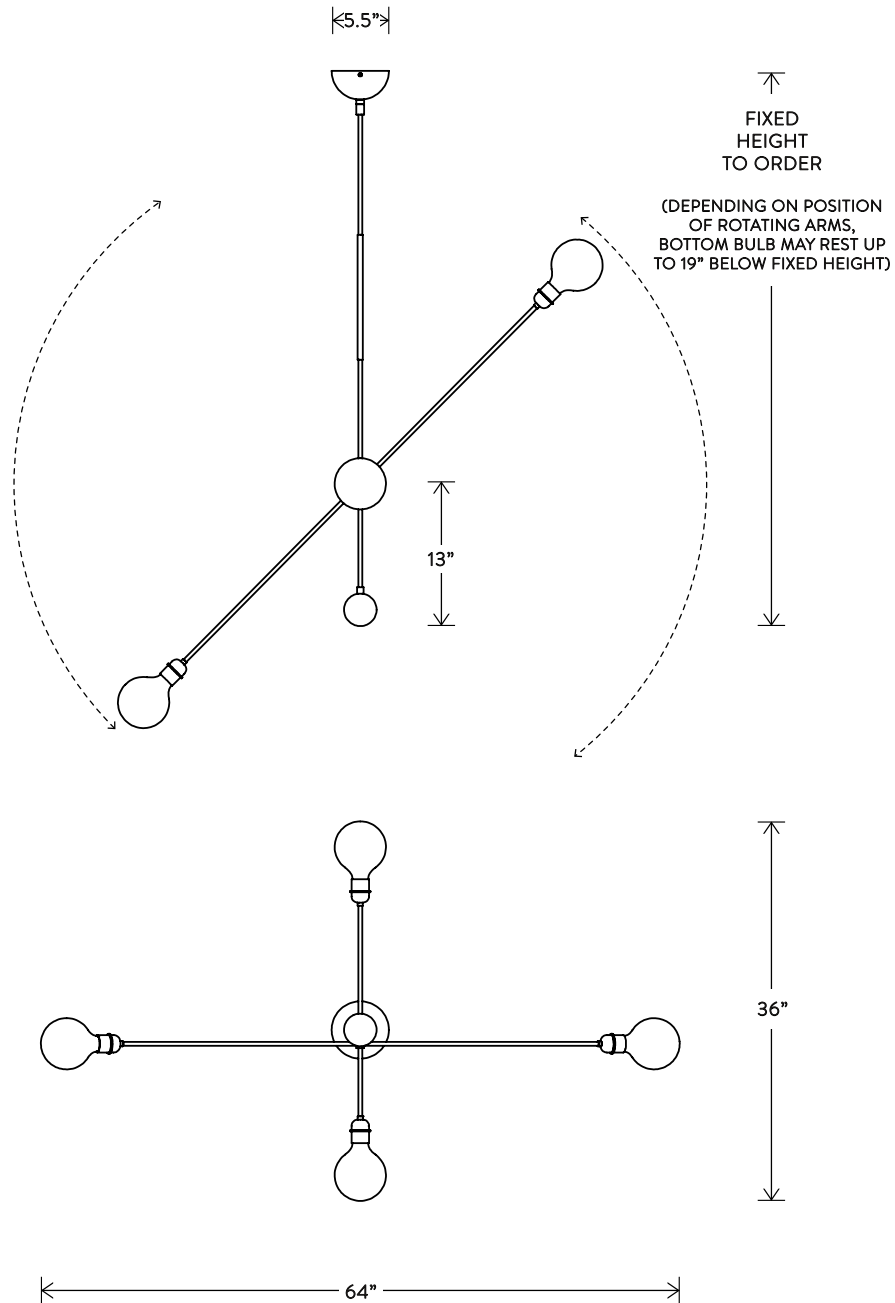

HIGHWIRE™

LARGE

DIMENSIONS: 36" D, ROTATING ARM 64" L

HEIGHT TO ORDER

INCLUDES UP TO 60"

MINIMUM HEIGHT 24"

APPROXIMATE WEIGHT: 10 LBS

LAMPING: MAX 60W EACH

4 3W DIMMABLE LED BULBS INCLUDED

200 LUMENS EACH, 2700K COLOR TEMPERATURE

BULB LIFE: 30,000 HOURS

120V: E26 GLOBE XL: CLEAR, Ø 5"

240V: E27 GLOBE XL: CLEAR, Ø 5"

UL / CE APPROVED

VOLTAGE: 120-240

A P P A R A T U S

HIGHWIRE™

SMALL

INSPIRED BY THE SILHOUETTE OF FAMED FRENCH AERIALIST PHILIPPE PETIT AGAINST THE MANHATTAN SKYLINE. THE "BALANCE BAR" IS WRAPPED IN LEATHER AND CAN BE ROTATED ALONG ITS AXIS.

A P P A R A T U S

HIGHWIRE™

SMALL

DIMENSIONS: 21" D, ROTATING ARM 35" L

HEIGHT TO ORDER

INCLUDES UP TO 54"

MINIMUM HEIGHT 18"

APPROXIMATE WEIGHT: 5 LBS

LAMPING: MAX 60W EACH