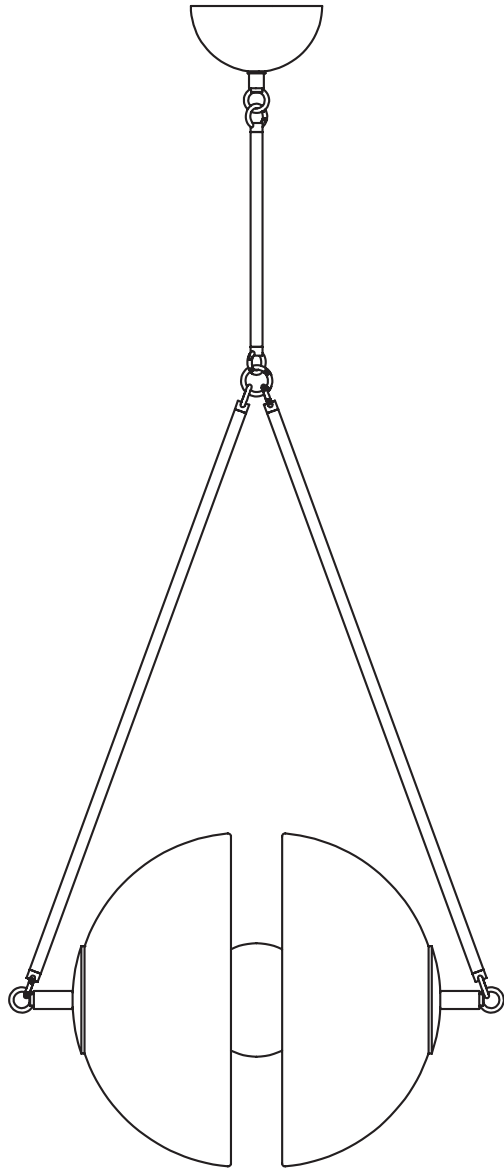

A P P A R A T U S

SYNAPSE™

LARGE

DIMENSIONS: 27" W, 19" D

HEIGHT TO ORDER

INCLUDES UP TO 60"

MINIMUM HEIGHT 35"

NOTE: ONLY OVERALL FIXTURE HEIGHT 52" AND ABOVE WILL INCLUDE TOP STEM

APPROXIMATE WEIGHT: 30 LBS

LAMPING: MAX 60W EACH

12 3W DIMMABLE LED BULBS INCLUDED

240 LUMENS EACH, 2500K COLOR TEMPERATURE

BULB LIFE: 30,000 HOURS

120V: E12 GLOBE SM: MATTE WHITE, Ø 1.75" 240V:

E14 GLOBE SM: MATTE WHITE, Ø 1.75"

A P P A R A T U S

SYNAPSE™

SMALL

5.5"

FIXTURE
HEIGHT
TO ORDER

14"

14"

20"

DIMENSIONS: 20" W, 14" D

HEIGHT TO ORDER

INCLUDES UP TO 60"

MINIMUM HEIGHT 30"

NOTE: ONLY OVERALL FIXTURE HEIGHT 40" AND ABOVE WILL INCLUDE TOP STEM

APPROXIMATE WEIGHT: 15 LBS

LAMPING: MAX 60W EACH

8 3W DIMMABLE LED BULBS INCLUDED