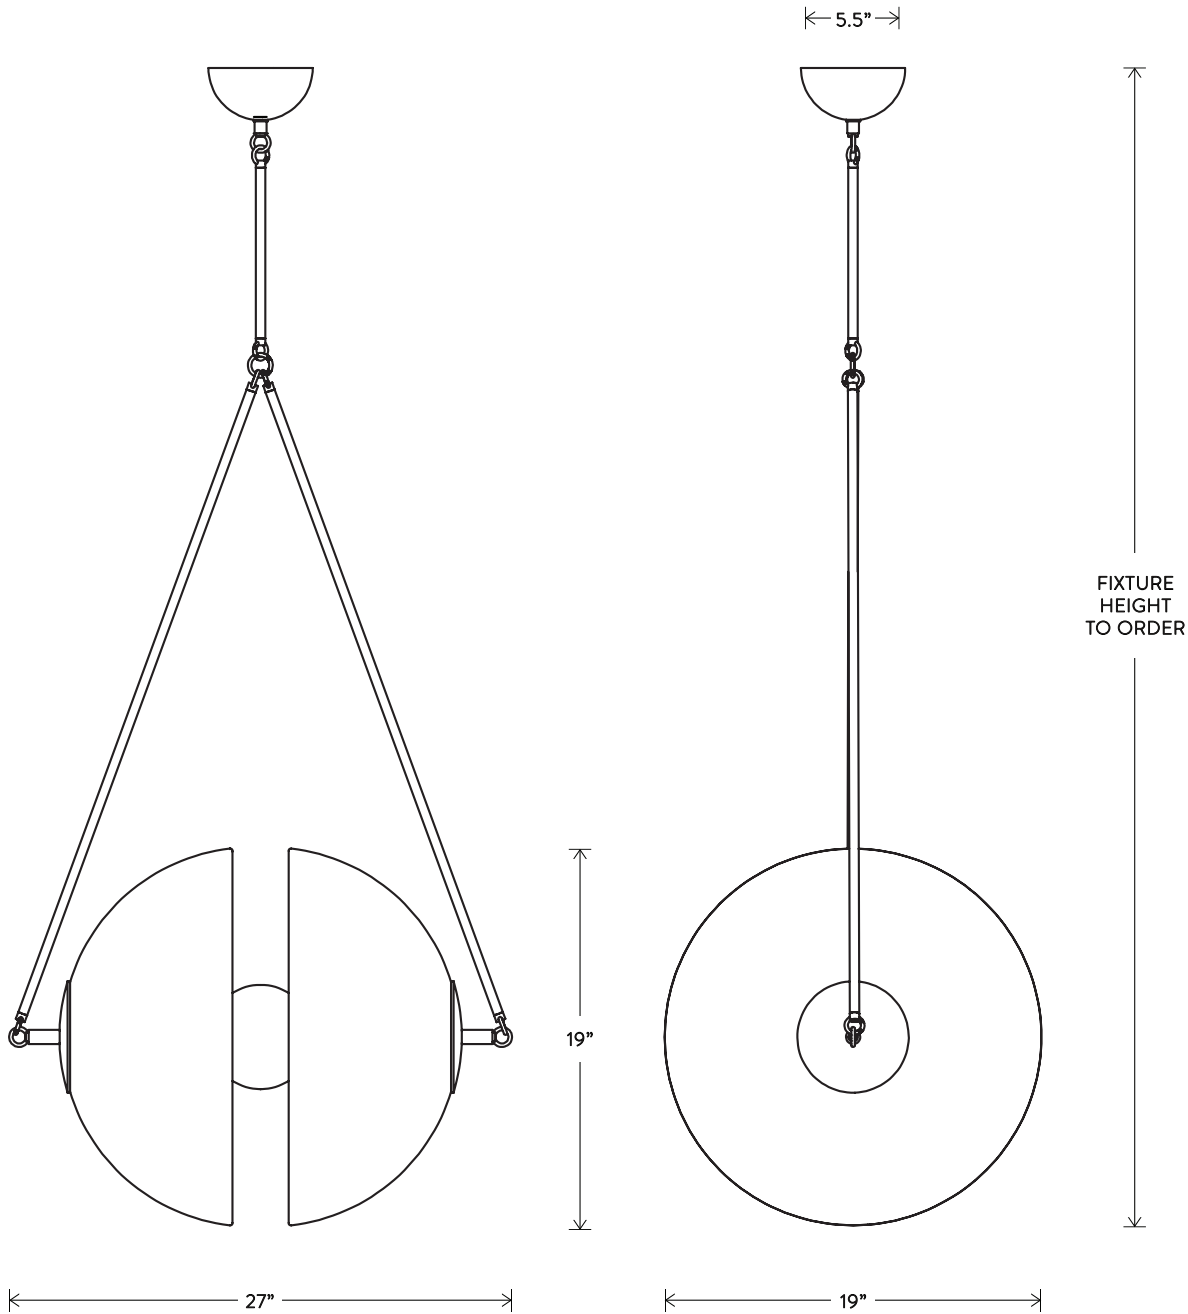

SYNAPSE™

LARGE

INSPIRED BY THE MECHANICS OF NEURAL SYNAPSES, THIS PENDANT IS COMPOSED OF TWO HAND-MOLDED GLASS DOMES THAT REQUIRE A 4-PART FIRING PROCESS. A BRASS ORB FLOATS IN TRANSIT BETWEEN THE TWO HEMISPHERES.

A P P A R A T U S

SYNAPSE™

LARGE

DIMENSIONS: 27" W, 19" D

HEIGHT TO ORDER

INCLUDES UP TO 60"

MINIMUM HEIGHT 35"

NOTE: ONLY OVERALL FIXTURE HEIGHT 52" AND ABOVE WILL INCLUDE TOP STEM

A P P A R A T U S

SYNAPSE™

SMALL

5.5"

FIXTURE
HEIGHT
TO ORDER

14"

14"

20"

DIMENSIONS: 20" W, 14" D

HEIGHT TO ORDER

INCLUDES UP TO 60"

MINIMUM HEIGHT 30"

NOTE: ONLY OVERALL FIXTURE HEIGHT 40" AND ABOVE WILL INCLUDE TOP STEM

APPROXIMATE WEIGHT: 15 LBS

LAMPING: MAX 60W EACH

8 3W DIMMABLE LED BULBS INCLUDED