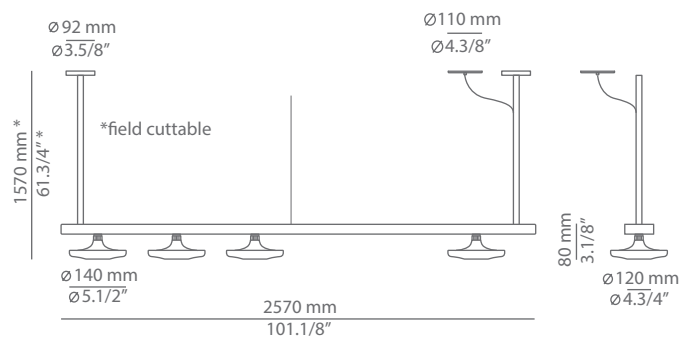

SPECIAL REQUIREMENTS

Custom versions

We offer custom plated or RAL finishes. Alternate lamping and versions available for projects. Consult our offices.

Special instructions