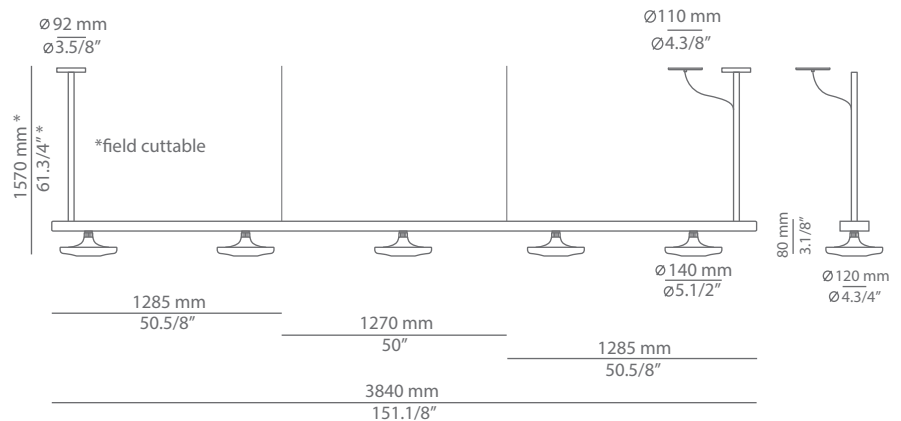

SPECIAL REQUIREMENTS

Custom versions

We offer custom plated or RAL finishes. Alternate lamping and versions available for projects. Consult our offices.

Special instructions

ESTILUZ, S.A.
Carretera d'Ogassa, s/n
17860 Sant Joan de les Abadesses
T+34 972 720 125
F+34 972 720 796

estiluz@estiluz.com
www.estiluz.com