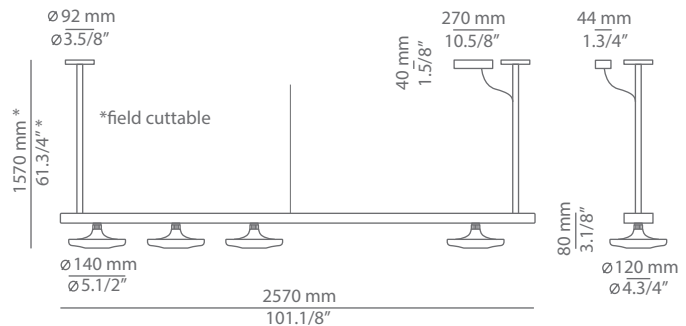

SPECIAL REQUIREMENTS

Custom versions

We offer custom plated or RAL finishes. Alternate lamping and versions available for projects. Consult our offices.

Special instructions