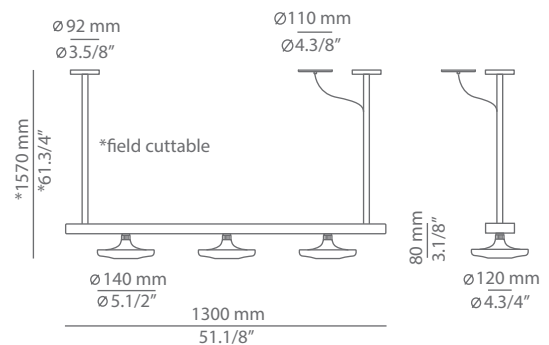

SPECIAL REQUIREMENTS

Custom versions

We offer custom plated or RAL finishes. Alternate lamping and versions available for projects. Consult our offices.

Special instructions