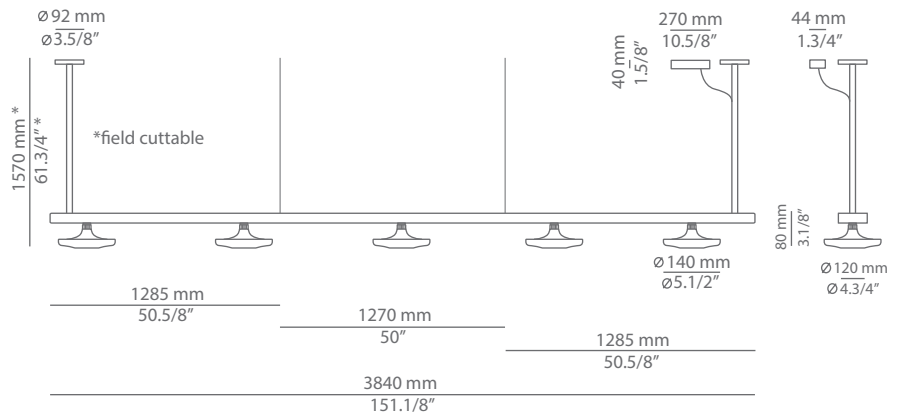

SPECIAL REQUIREMENTS

Custom versions

We offer custom plated or RAL finishes. Alternate lamping and versions available for projects. Consult our offices.

Special instructions