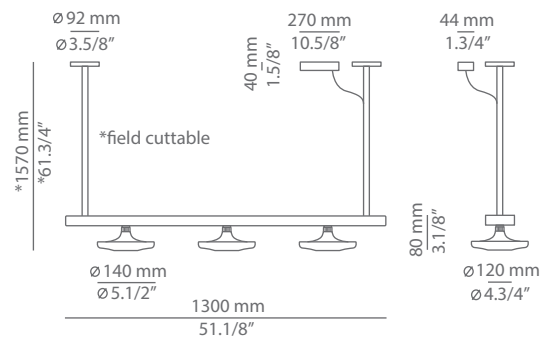

SPECIAL REQUIREMENTS

Custom versions

We offer custom plated or RAL finishes. Alternate lamping and versions available for projects. Consult our offices.

Special instructions

ESTILUZ, S.A.
Carretera d'Ogassa, s/n
17860 Sant Joan de les Abadesses
T+34 972 720 125
F+34 972 720 796

estiluz@estiluz.com
www.estiluz.com