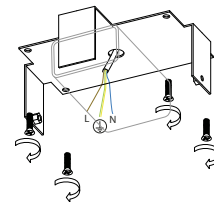

Weight and packaging

14 kg

25 kg

Carton box 80x80x80 cm

0,51 m³