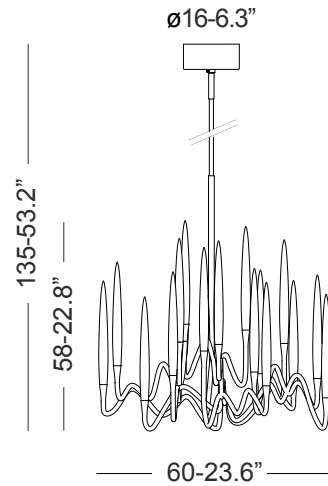

Weight and packaging

14 kg

25 kg

Carton box 80x80x80 cm

0,51 m³