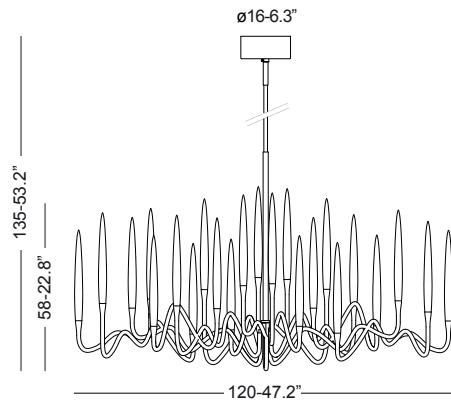

IL PEZZO **3** *Round
Chandelier*

Inspired by Arabic calligraphic art and the icon of the classical candelabrum is Il Pezzo 3, a collection of lamps with a hand-forged brass structure and elegant "candles" crafted from hand-blown crystal. The candles are illuminated by an ultra-modern LED source creating a sophisticated and romantic light. Each lamp is numbered and hides its own identity stamp that seals and guarantees the authenticity and uniqueness.

Available Finishes

Specifications

Il Pezzo 3 Round Chandelier	ø 120 cm/47.2" – 27 x LED light
Diffusers	crystal
Light source - EU	LED light – dimmable – 374 lumens each
Light source - US	LED light – dimmable – 274 lumens each
Dimming	230v/110v Triac dimmable drivers
Light color	2.700°K (warm)
Color accuracy	CRI > 90
Total LED light output - EU	10.098 lumens (approx 505 halogen watts)
Total LED light output - US	7.398 lumens (approx 370 halogen watts)
Total power consumption - EU	85 watts
Total power consumption - US	56 watts

Electric Available for European (230v) or US (110v) electric. All electric equipment and ceiling canopy are included.

Standard overall height From 135 cm/53.1" to 100 cm/39.3". Please specify overall height on order. Custom overall height on request.

Canopy Ceiling rose

Cleaning instructions Clean with a soft dry or slightly damp cloth. Do not use solvents. Always switch off the electricity supply before cleaning.

Weight and packaging

21 kg

35 kg

Carton box 130x130x82 cm

1,38 m³