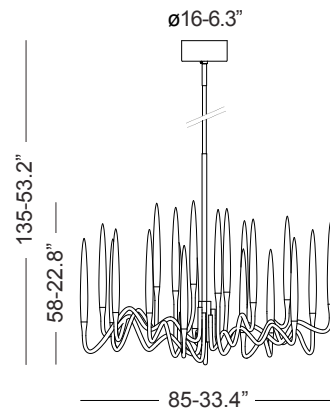

IL PEZZO **3** *Round
Chandelier*

Inspired by Arabic calligraphic art and the icon of the classical candelabrum is Il Pezzo 3, a collection of lamps with a hand-forged brass structure and elegant "candles" crafted from hand-blown crystal. The candles are illuminated by an ultra-modern LED source creating a sophisticated and romantic light. Each lamp is numbered and hides its own identity stamp that seals and guarantees the authenticity and uniqueness.

Available Finishes

Specifications

Il Pezzo 3 Round Chandelier	ø 85 cm/33.4" – 21 x LED light
Diffusers	crystal
Light source - EU	LED light – dimmable – 374 lumens each
Light source - US	LED light – dimmable – 274 lumens each
Dimming	230v/110v Triac dimmable drivers
Light color	2.700°K (warm)
Color accuracy	CRI > 90
Total LED light output - EU	7.854 lumens (approx 392 halogen watts)
Total LED light output - US	5.754 lumens (approx 287 halogen watts)
Total power consumption - EU	72 watts
Total power consumption - US	48 watts

Electric Available for European (230v) or US (110v) electric. All electric equipment and ceiling canopy are included.

Standard overall height From 135 cm/53.1" to 100 cm/39.3". Please specify overall height on order. Custom overall height on request.

Canopy Ceiling rose

Cleaning instructions Clean with a soft dry or slightly damp cloth. Do not use solvents. Always switch off the electricity supply before cleaning.

Weight and packaging

17 kg

30 kg

Carton box 107x107x82 cm

0,93 m³