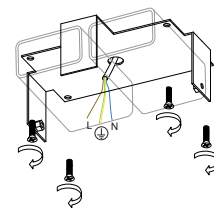

Weight and packaging

21 kg

35 kg

Carton box 130x130x82 cm

1,38 m³