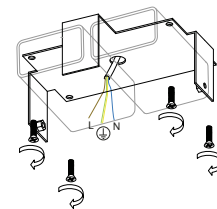

Weight and packaging

17 kg

30 kg

Carton box 107x107x82 cm

0,93 m³