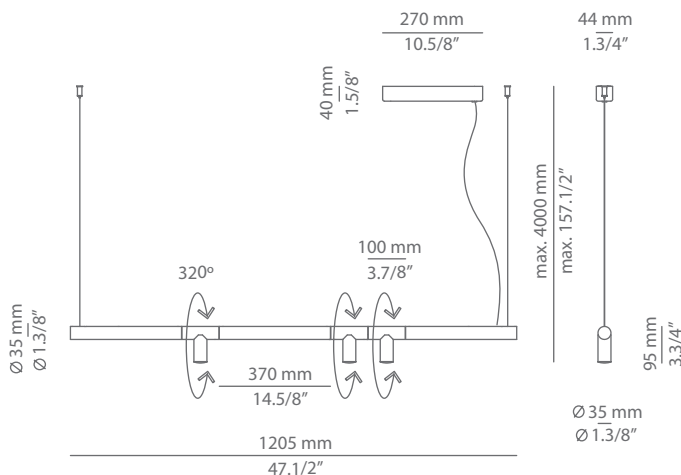

SPECIAL REQUIREMENTS

Custom finishes and versions

We offer custom plated or RAL finishes.
Alternate lamping and sizes available for projects. Consult our offices.

Special instructions

ESTILUZ, S.A.
Carretera d'Ogassa, s/n
17860 Sant Joan de les Abadesses
T+34 972 720 125
F+34 972 720 796

estiluz@estiluz.com
www.estiluz.com