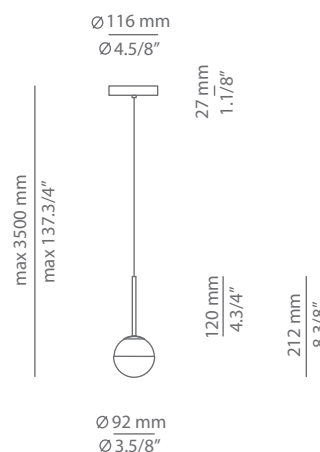

ALFI T-3744AS

surface suspension lamp

Date	Type
Project	
Location	
Model #	Quantity
Specifier	

Description

Metallic suspension lamp with glass shade with cap and integrated LED.
Adjustable height.

Pictures above might not show the specified dimensions or material. They are for illustration purposes only.

Ordering information

Product Code	Lamp	Finish
 T-3744AS glass shade with cap	LED 3W (led included) E (2700K / Ang 120° / >90 CRI / 24V) / 100V -240V Typ* 300 lumens / Non Dimmable	 26 BLK Black 20 GLD M Gold Matt CUSTOM

Product includes

Code	Description
113534XX0	1 surface canopy for 1 single pedant
T-3744C	1 alfi pendant with textile cable
113743XX0	1 glass shade with cap
671000038	1 driver / Non dimmable

SPECIAL REQUIREMENTS

Custom finishes and versions

We offer custom plated or RAL finishes.

Alternate lamping and sizes available for projects. Consult our offices.

Special instructions