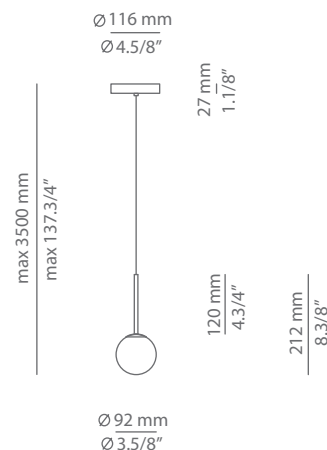

SPECIAL REQUIREMENTS

Custom finishes and versions

We offer custom plated or RAL finishes.

Alternate lamping and sizes available for projects. Consult our offices.

Special instructions