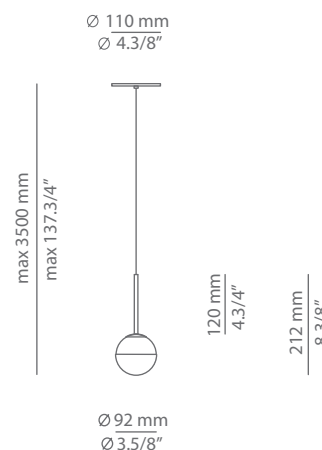

ALFI T-3744AR

recessed suspension lamp

Date	Type
Project	
Location	
Model #	Quantity
Specifier	

Description

Metallic suspension lamp with glass shade with cap and integrated LED. Adjustable height.
Recessed canopy and remote driver.
False ceiling for recessed canopy is required Ø 60 mm drill.

Pictures above might not show the specified dimensions or material. They are for illustration purposes only.

Ordering information

Product Code	Lamp	Finish
■ T-3744AR glass shade with cap Ø 60mm drill on dropped ceiling	LED 3W (led included) ▶ E (2700K / Ang 120° / >90 CRI / 24V) / 230V Typ* 300 lumens / Dimmable Triac	■ 26 BLK Black ■ 20 GLD M Gold Matt ■ CUSTOM

Product includes

Code	Description
113534XX2	1 recessed canopy for 1 single pendant
T-3744C	1 alfi pendant with textile cable
113743XX0	1 glass shade with cap
671000062	1 remote driver / Dimmable Triac

SPECIAL REQUIREMENTS

Custom finishes and versions

We offer custom plated or RAL finishes.
Alternate lamping and sizes available for projects. Consult our offices.

Special instructions