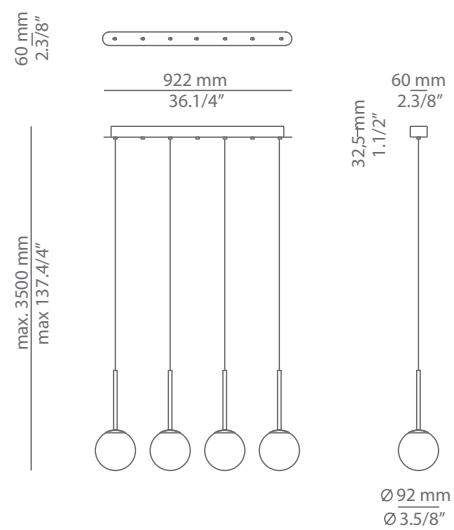

ALFI

T-3744 / T-3744A

surface compositions

Date	Type
Project	
Location	
Model #	Quantity
Specifier	

Code	Composition includes
L92S.4 alfi	1 linear canopy 113415XX3 4 units of T-3744 with textil cable 1 driver 671000049 / Dimmable 0-10V 4 plain glass shades 113741000
	<table border="0" style="width: 100%;"> <tr> <td style="width: 50%; border-right: 1px solid black; padding-right: 10px;"> Canopy 26 BLK Black 71 WH White 26 BLK Black 20 GLD M Gold Matt CUSTOM </td> <td style="width: 50%; padding-left: 10px;"> Finish </td> </tr> </table>

Code	Composition includes
R40S.3A alfi	1 round canopy 113415XX6 3 units of T-3744 with textil cable 1 driver 671000049 / Dimmable 0-10V 3 glass shades with cap 113741XX0
	<table border="0" style="width: 100%;"> <tr> <td style="width: 50%; border-right: 1px solid black; padding-right: 10px;"> Canopy 26 BLK Black 71 WH White 26 BLK Black 20 GLD M Gold Matt CUSTOM </td> <td style="width: 50%; padding-left: 10px;"> Finish </td> </tr> </table>