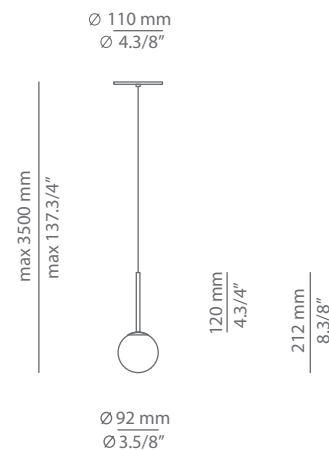

Special instructions