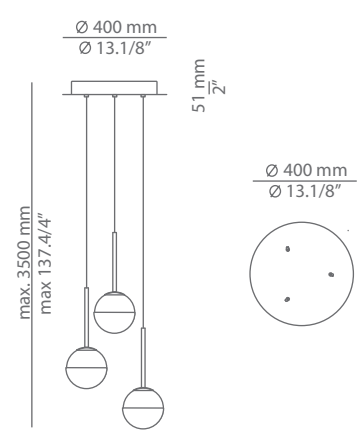

SPECIAL REQUIREMENTS

Custom finishes and versions

We offer custom plated or RAL finishes.

Alternate lamping and sizes available for projects. Consult our offices.

Special instructions