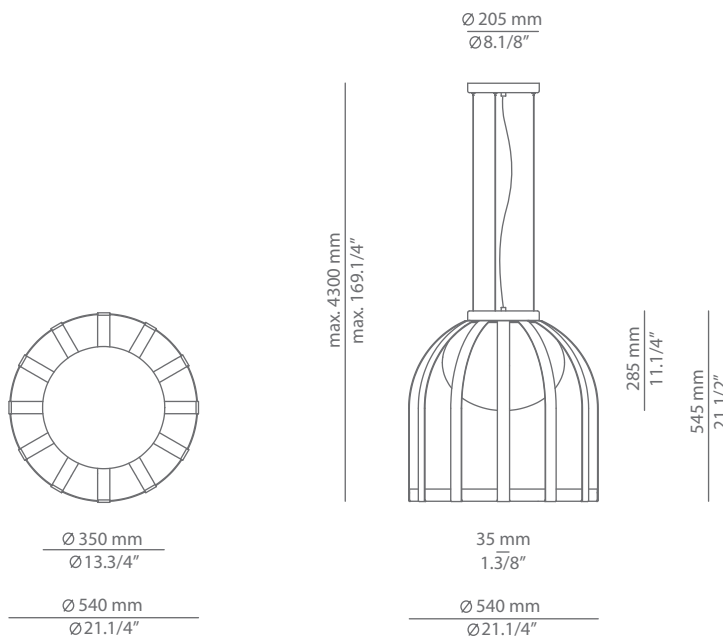

Special instructions

ESTILUZ, S.A.
Carretera d'Ogassa, s/n
17860 Sant Joan de les Abadesses
T+34 972 720 125
F+34 972 720 796

estiluz@estiluz.com
www.estiluz.com