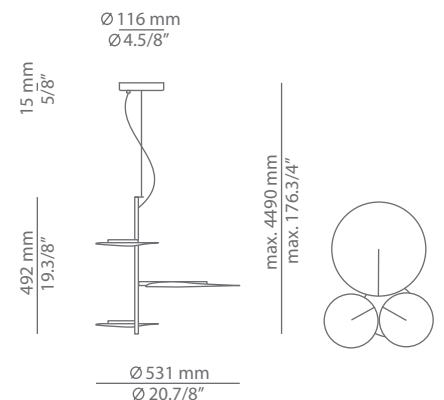

OBS

T-3225 / T-3226

suspension lamp

Date	Type
Project	
Location	
Model #	Quantity
Specifier	

Description

Metallic pendant providing indirect light.
Adjustable heads with a lateral swing up to 160°.

Pictures above might not show the specified dimensions or material. They are for illustration purposes only.

Ordering information

Product Code	Lamp	Finish
T-3225	LED 5x10W (led included) (2700K / Ang 120° / >90 CRI) 230V / Typ* 5x730 lumens Dimmable Triac	<ul style="list-style-type: none"> 76 WH White 61 S GLD Satin Gold CUSTOM

Product Code	Lamp	Finish
T-3226	LED 3x10W (led included) (2700K / Ang 120° / >90 CRI) 230V / Typ* 3x730 lumens Dimmable Triac	<ul style="list-style-type: none"> 76 WH White 61 S GLD Satin Gold CUSTOM

SPECIAL REQUIREMENTS