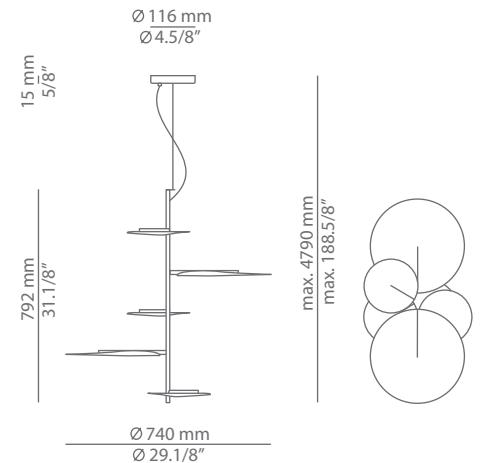

OBS

T-3225 / T-3226

suspension lamp

Date	Type
Project	
Location	
Model #	Quantity
Specifier	

Description

Metallic pendant providing indirect light.
Adjustable heads with a lateral swing up to 160°.

Pictures above might not show the specified dimensions or material. They are for illustration purposes only.

Ordering information

Product Code	Lamp	Finish
T-3225	LED 5x10W (led included) (2700K / Ang 120° / >90 CRI) 230V / Typ* 5x730 lumens Dimmable Triac	<ul style="list-style-type: none"> 76 WH White 61 S GLD Satin Gold CUSTOM

Product Code	Lamp	Finish
T-3226	LED 3x10W (led included) (2700K / Ang 120° / >90 CRI) 230V / Typ* 3x730 lumens Dimmable Triac	<ul style="list-style-type: none"> 76 WH White 61 S GLD Satin Gold CUSTOM

SPECIAL REQUIREMENTS