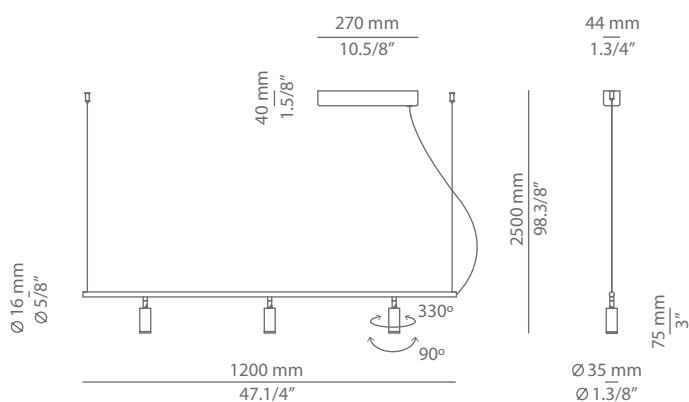

VOLTA

T-3532S

surface suspension lamp

Date	Type
Project	
Location	
Model #	Quantity
Specifier	

Description

Metallic suspension lamp with integrated LED. Cylindrical adjustable aluminium head with acrylic (PMMA) 15° lens diffuser. Additional 45° optic lens included. Head can rotate 330° and be angled up to 90° from the vertical. Adjustable height.

Pictures above might not show the specified dimensions or material. They are for illustration purposes only.

Ordering information

Product Code	Lamp	Finish Canopy	Finish Head
T-3532S-W	LED 3x6,2W (led included) (2700K / Ang 15° / >90 CRI / 350mA) 230V / Typ* 3x725 lumens / Dimmable Triac	26 BLK Black	26 BLK Black 61 S GLD Satin Gold CUSTOM
T-3532S-M	LED 3x6,2W (led included) (3000K / Ang 15° / >90 CRI / 350mA) 230V / Typ* 3x763 lumens / Dimmable Triac	26 BLK Black	26 BLK Black 61 S GLD Satin Gold CUSTOM

Product includes

Code	Description
113924XX0	1 surface canopy for 1 single pendant
T-3532C	1 volta pendant
671000034	1 driver / Dimmable Triac

SPECIAL REQUIREMENTS

Custom finishes and versions

Alternate lamping, versions and finishes available for projects. Consult our offices.

Special instructions