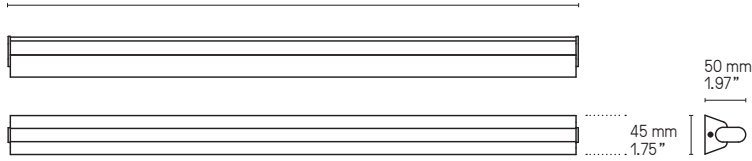

**Norme  
Standard**

IP44	Classe II
IP44	Class II

**Designer**

Émilie Cathelineau

IP Metrop SG/PG

**IP Metrop**

325 mm  
12.8"

525 mm  
20.7"

780 mm  
30.7"

Longueurs sur mesure possibles.  
Custom dimensions available upon request.

IP Metrop 325 PB

IP Metrop 325 SG

IP Metrop 325 SN/SG

IP Metrop 325 PN

IP Metrop 325 PC

**US Version  
fitted plate to cover outlet power box**