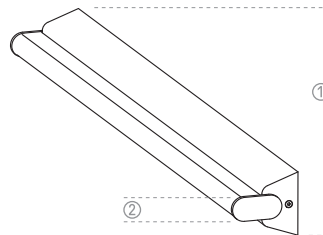

**Norme  
Standard**

IP44	Classe II
IP44	Class II

**Designer**

Émilie Cathelineau

IP Metrop SG/PG

**IP Metrop**

325 mm  
12.8"

525 mm  
20.7"

780 mm  
30.7"

Longueurs sur mesure possibles.  
Custom dimensions available upon request.

IP Metrop 325 PB

IP Metrop 325 SG

IP Metrop 325 SN/SG

IP Metrop 325 PN

IP Metrop 325 PC

**US Version  
fitted plate to cover outlet power box**