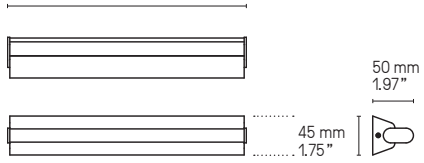

**Norme  
Standard**

IP44	Classe II
IP44	Class II

**Designer**

Émilie Cathelineau

IP Metrop SG/PG

**IP Metrop**

325 mm  
12.8"

525 mm  
20.7"

780 mm  
30.7"

Longueurs sur mesure possibles.  
Custom dimensions available upon request.

IP Metrop 325 PB

IP Metrop 325 SG

IP Metrop 325 SN/SG

IP Metrop 325 PN

IP Metrop 325 PC

**US Version  
fitted plate to cover outlet power box**