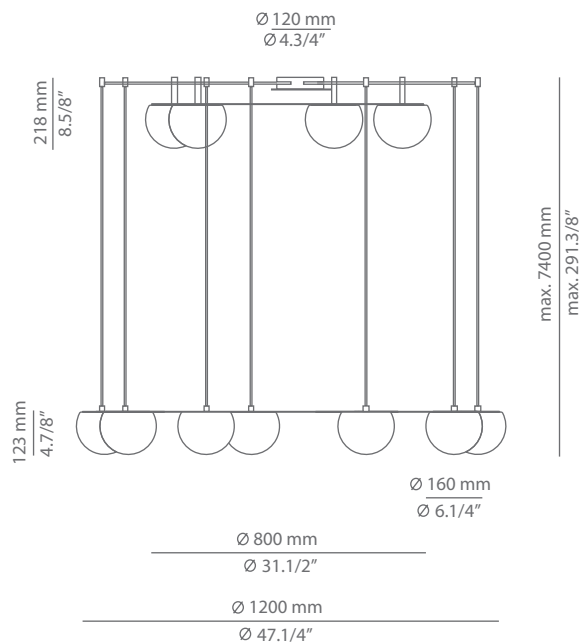

Finish canopy	
26 BLK	Black
Finish panel	
26 BLK	Black
CUSTOM