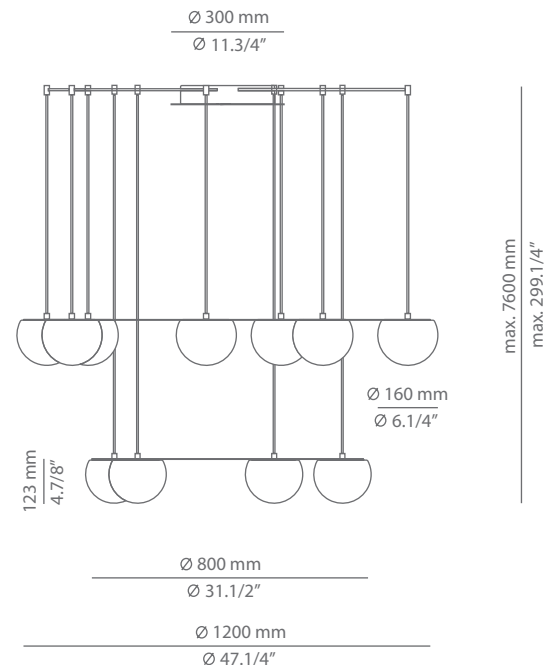

Finish panel

26 BLK Black

CUSTOM