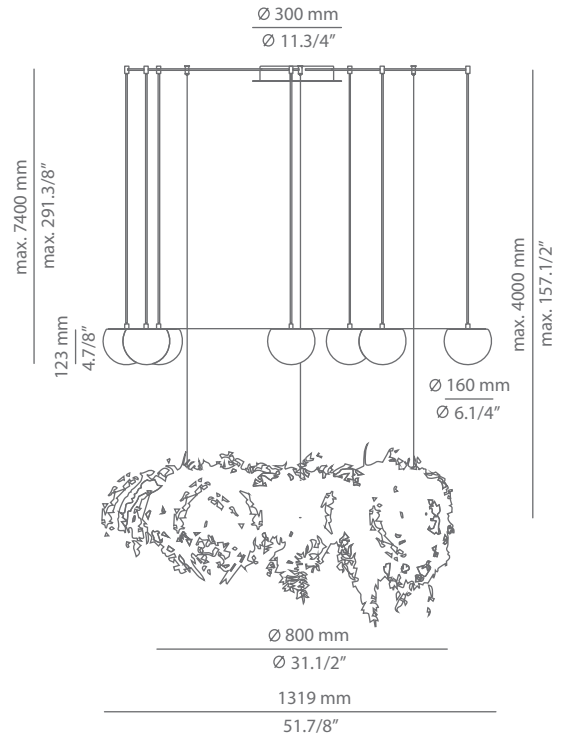

CIRC

suspension

T-3816 / VEGETATION KIT

Date	Type
Project	
Location	
Model #	Quantity
Specifier	

Configurations with T-3816S, T-3816R and vegetation kit

Code	Composition includes	Finish canopy
■ R30.1M1PVK circ composition	1 round canopy 113815263 1 unit of T-3816S 1 driver 671000034 / Dimmable Triac 2 drivers 671000043 / Dimmable Triac 1 vegetation kit 123815262	26 BLK Black 26 BLK Black 61 S GLD Satin Gold

Ø 300 mm
Ø 11.3/4"
Ø 640 mm
Ø 25.1/4"
Ø 800 mm
Ø 31.1/2"
1319 mm
51.7/8"

Code	Composition includes	Finish canopy
■ R12.1M1PVK circ composition Ø 45mm drill on dry wall	1 round recessed canopy 113820263 1 unit of T-3816R 1 remote driver 671000034 / Dimmable Triac 2 remote drivers 671000043 / Dimmable Triac 1 vegetation kit 123815262	26 BLK Black 26 BLK Black 61 S GLD Satin Gold

Ø 120 mm
Ø 4.3/4"
Ø 640 mm
Ø 25.1/4"
Ø 800 mm
Ø 31.1/2"
1319 mm
51.7/8"

ESTILUZ, S.A.
Carretera d'Ogassa, s/n
17860 Sant Joan de les Abadesses
T +34 972 720 125
F +34 972 720 796

estiluz@estiluz.com
www.estiluz.com