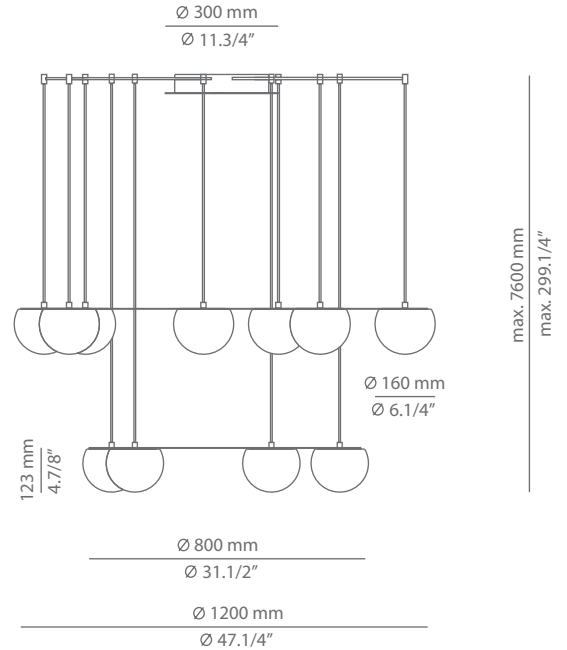

Finish canopy	
26 BLK	Black
Finish body	
26 BLK	Black
61 S GLD	Satin Gold
CUSTOM