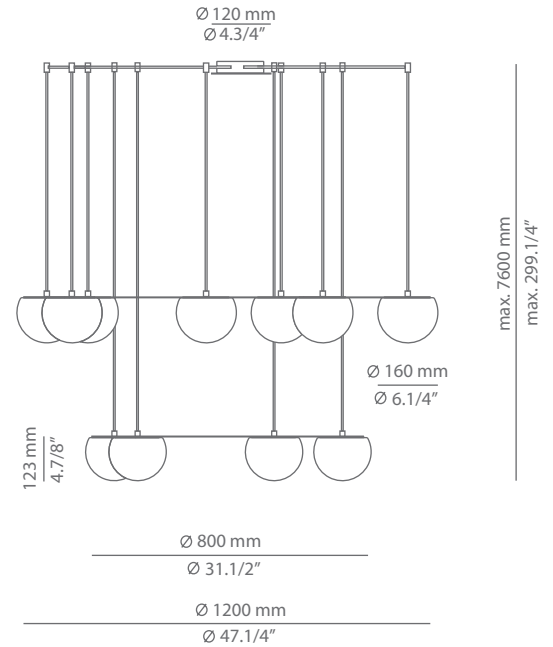

Finish panel

26 BLK Black

CUSTOM