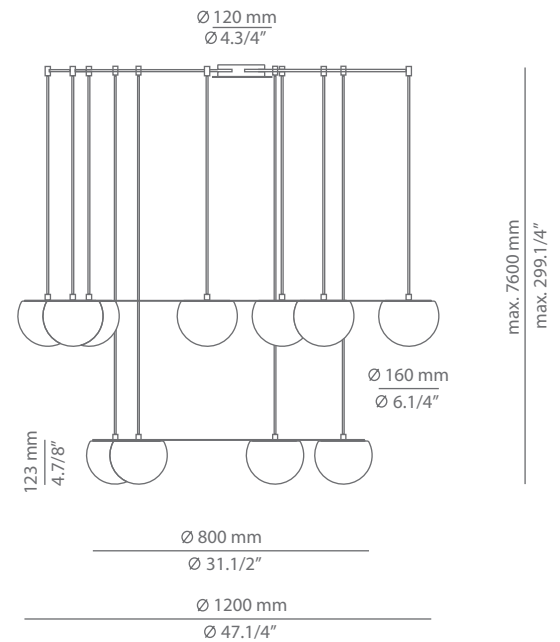

Finish body

- 26 BLK Black
- 61 S GLD Satin Gold
- CUSTOM