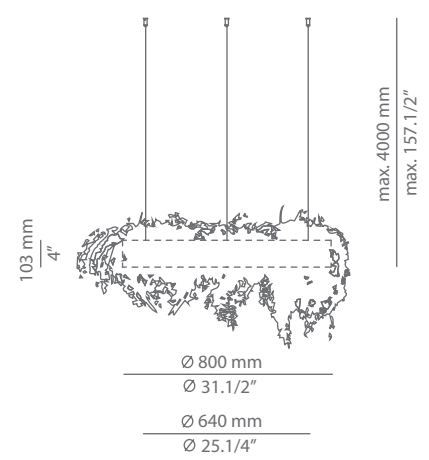

Vegetation Kit