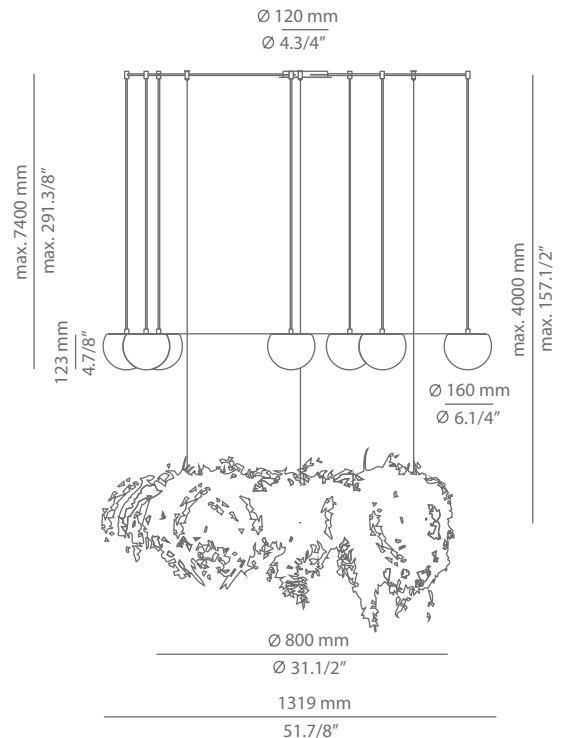

ESTILUZ, S.A.
Carretera d'Ogassa, s/n
17860 Sant Joan de les Abadesses
T +34 972 720 125
F +34 972 720 796

estiluz@estiluz.com
www.estiluz.com