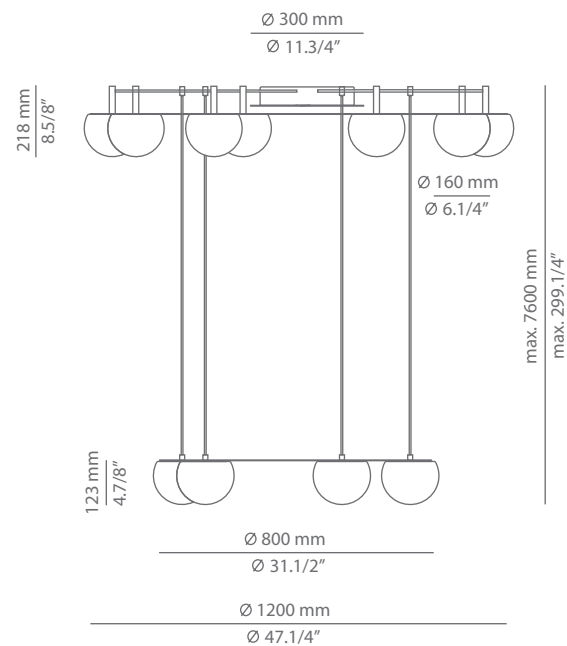

Finish canopy	
26 BLK	Black
Finish body	
■ 26 BLK	Black
■ 61 S GLD	Satin Gold
■ CUSTOM