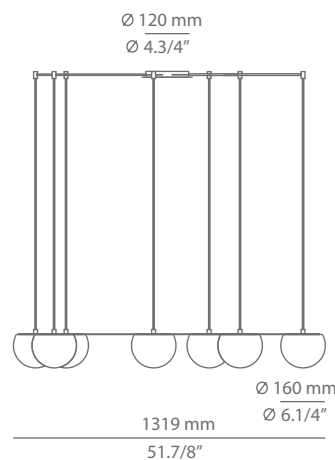

T-3816R with recessed canopy