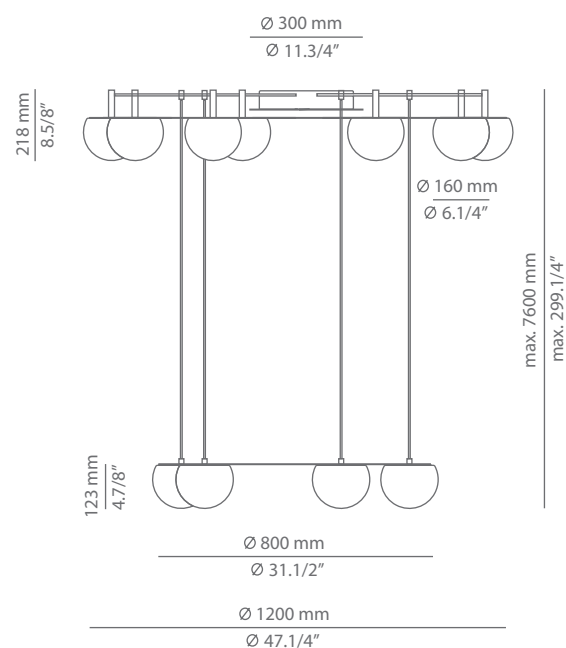

Finish canopy
26 BLK Black
Finish panel
■ 26 BLK Black
■ CUSTOM