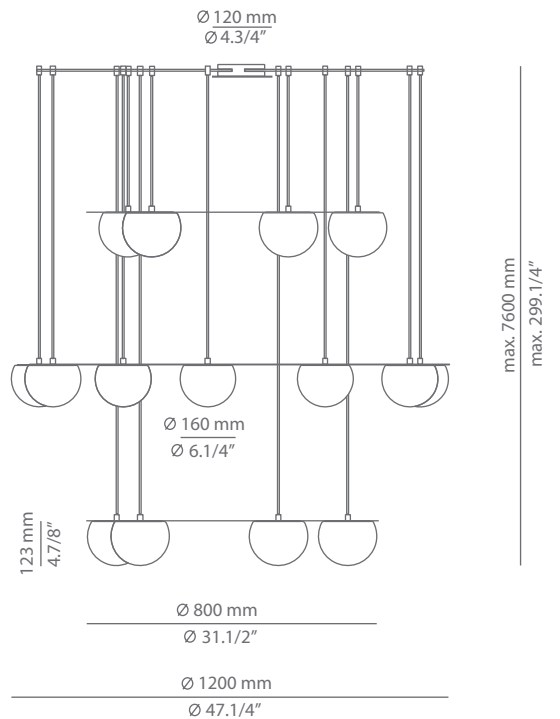

Finish body

- 26 BLK Black
- 61 S GLD Satin Gold
- CUSTOM