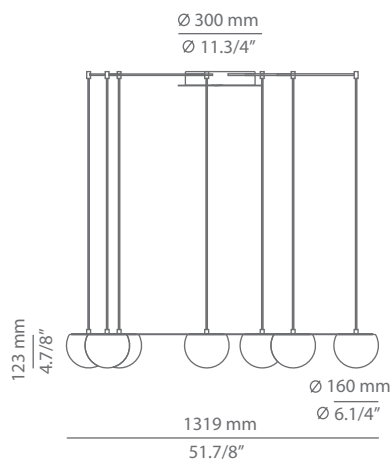

Ordering information

Code	Lamp
T-3816S	LED 7x6,1W (2700K / Ang 120° / >90 CRI / 350mA) A+ 230V (included) / Typ* 7x565 lumens / Dimmable Triac

Code	Lamp
T-3816R	LED 7x6,1W (2700K / Ang 120° / >90 CRI / 350mA) A+ 230V (included) / Typ* 7x565 lumens / Dimmable Triac
	  Ø 45mm drill on dry wall

Canopy
26 BLK Black

Finish body
26 BLK Black
61 S GLD Satin Gold

Canopy
26 BLK Black

Finish body
26 BLK Black
61 S GLD Satin Gold

T-3816S with canopy R30