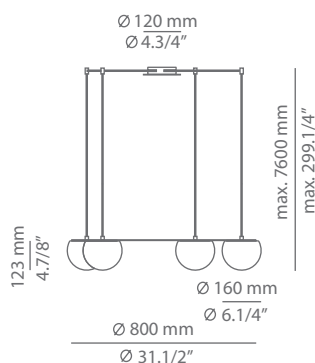

T-3815R with recessed canopy R12