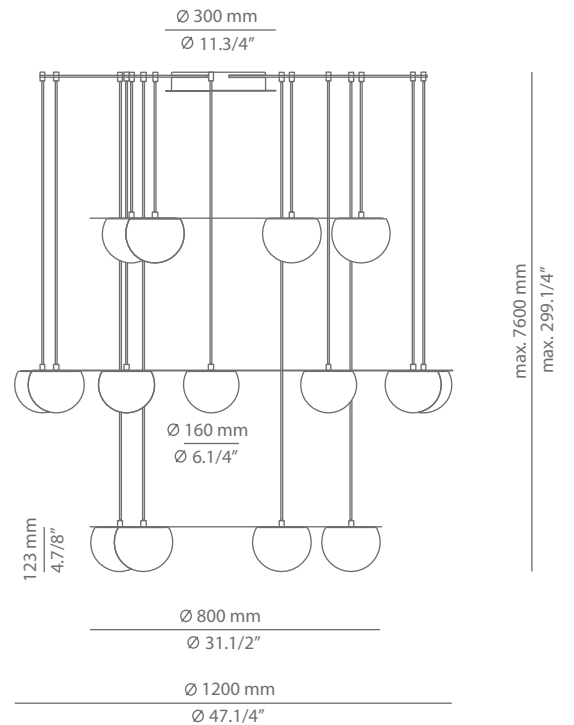

Finish canopy	
26 BLK	Black
Finish body	
26 BLK	Black
61 S GLD	Satin Gold
CUSTOM