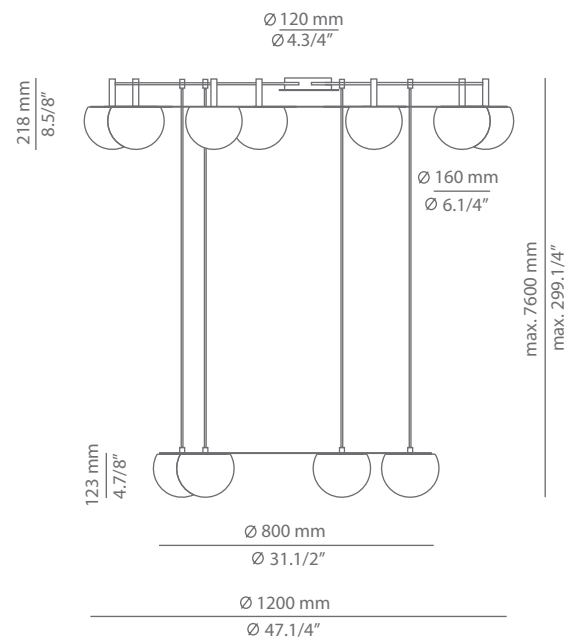

Finish canopy	
26 BLK	Black
Finish body	
■ 26 BLK	Black
■ 61 S GLD	Satin Gold
■ CUSTOM