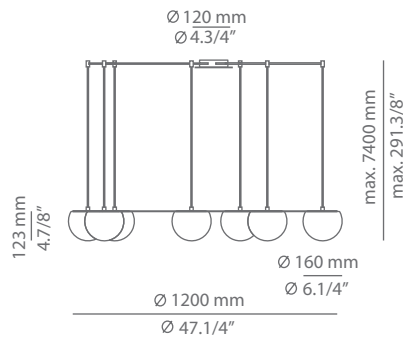

T-3816R with recessed canopy R12