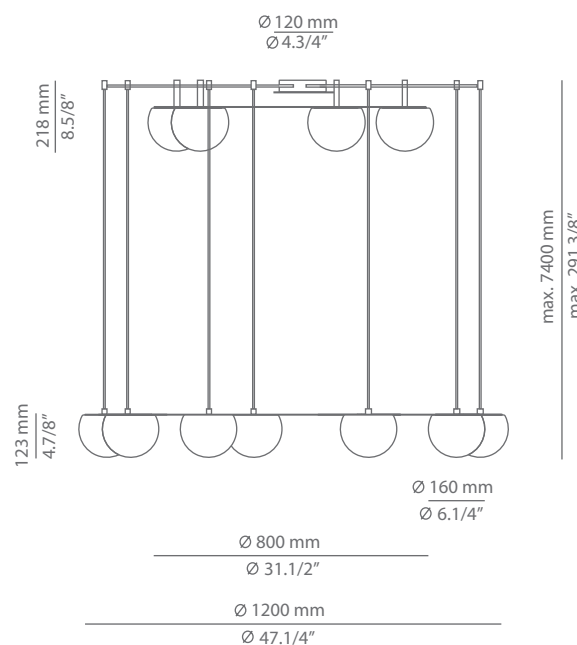

CIRC

T-3816 / t-3810
suspension / ceiling light

Date	Type
Project	
Location	
Model #	Quantity
Specifier	

Many possible configurations with T-3816 and / t-3810

See CIRC T-3815A / T-3816A spec sheet for combinations with acoustic panels.

See CIRC t-3810 / t-3811 spec sheet for more information about Circ t-3810 ceiling light.

Code	Composition includes
R12.1SF1MP circ composition	1 round recessed canopy 113820263 1 unit of t-3810 1 unit of T-3816 1 remote driver 671000034 / Dimmable Triac 4 remote drivers 671000043 / Dimmable Triac

Ø 45mm
drill on dry wall

Finish canopy

26 BLK Black

Finish body

- 26 BLK Black
- 61 S GLD Satin Gold
- CUSTOM