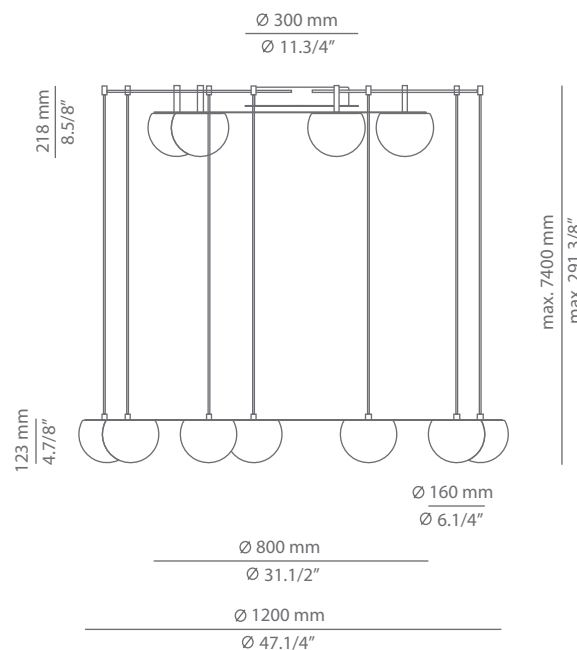

Finish body

- 26 BLK Black
- 61 S GLD Satin Gold
- CUSTOM