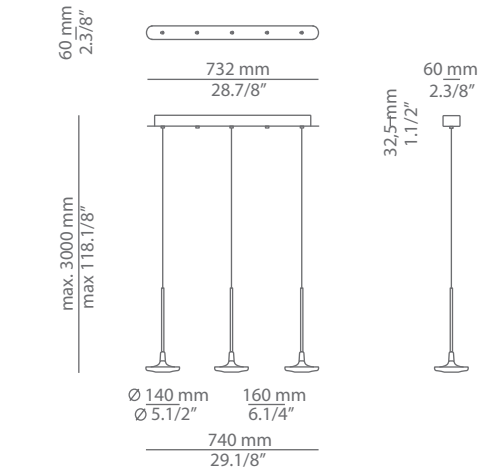

BUTTON T-3302C

linear surface compositions

Date	Type
Project	
Location	
Model #	Quantity
Specifier	

Many possible configurations with T-3302C

Code	Composition includes
L73S.3 button	1 linear canopy 113415XX1 3 units of T-3302C with cable 3 drivers 671000061 / Dimmable Triac Add up to 2 additional Button
	<table border="0" style="width: 100%;"> <tr> <td style="width: 50%;">Canopy</td> <td style="width: 50%;">Finish</td> </tr> <tr> <td> 26 BLK Black 71 WH White </td> <td> 26 BLK Black 71 WH White 93 GR LM Grey-limestone CUSTOM </td> </tr> </table>

Code	Composition includes
L92S.4 button	1 linear canopy 113415XX3 4 units of T-3302C with cable 4 drivers 671000061 / Dimmable Triac Add up to 3 additional Button
	<table border="0" style="width: 100%;"> <tr> <td style="width: 50%;">Canopy</td> <td style="width: 50%;">Finish</td> </tr> <tr> <td> 26 BLK Black 71 WH White </td> <td> 26 BLK Black 71 WH White 93 GR LM Grey-limestone CUSTOM </td> </tr> </table>

Code	Composition includes
L165S.6 button	1 linear canopy 113415XX7 6 units of T-3302C with cable 6 drivers 671000061 / Dimmable Triac Add up to 5 additional Button
	<table border="0" style="width: 100%;"> <tr> <td style="width: 50%;">Canopy</td> <td style="width: 50%;">Finish</td> </tr> <tr> <td> 26 BLK Black 71 WH White </td> <td> 26 BLK Black 71 WH White 93 GR LM Grey-limestone CUSTOM </td> </tr> </table>