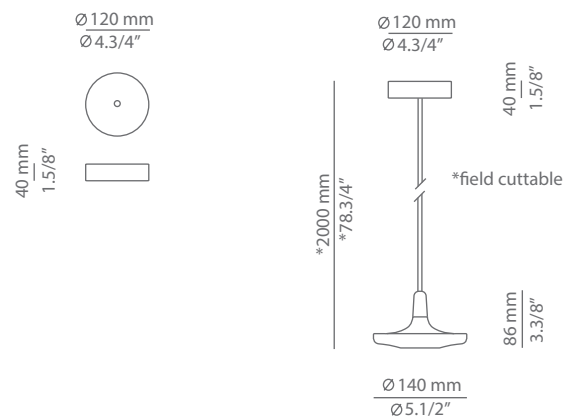

SPECIAL REQUIREMENTS

Custom versions

We offer custom plated or RAL finishes.

Alternate lamping and sizes available for projects. Consult our offices.

Special instructions

ESTILUZ, S.A.
Carretera d'Ogassa, s/n
17860 Sant Joan de les Abadesses
T+34 972 720 125
F+34 972 720 796

estiluz@estiluz.com
www.estiluz.com