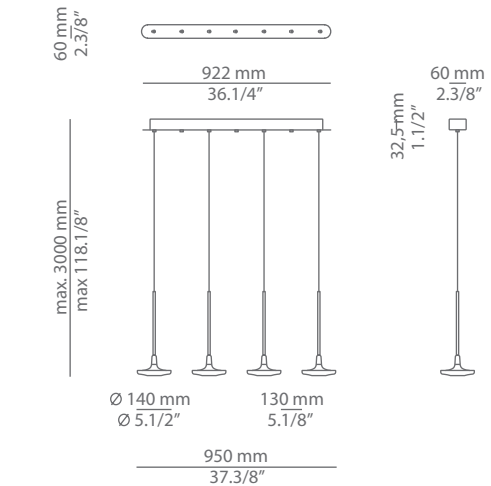

BUTTON T-3302C

linear surface compositions

Date	Type
Project	
Location	
Model #	Quantity
Specifier	

Many possible configurations with T-3302C

Code	Composition includes
L73S.3 button	1 linear canopy 113415XX1 3 units of T-3302C with cable 3 drivers 671000061 / Dimmable Triac Add up to 2 additional Button
	<table border="0" style="width: 100%;"> <tr> <td style="width: 50%;">Canopy</td> <td style="width: 50%;">Finish</td> </tr> <tr> <td> 26 BLK Black 71 WH White </td> <td> 26 BLK Black 71 WH White 93 GR LM Grey-limestone CUSTOM </td> </tr> </table>

Code	Composition includes
L92S.4 button	1 linear canopy 113415XX3 4 units of T-3302C with cable 4 drivers 671000061 / Dimmable Triac Add up to 3 additional Button
	<table border="0" style="width: 100%;"> <tr> <td style="width: 50%;">Canopy</td> <td style="width: 50%;">Finish</td> </tr> <tr> <td> 26 BLK Black 71 WH White </td> <td> 26 BLK Black 71 WH White 93 GR LM Grey-limestone CUSTOM </td> </tr> </table>

Code	Composition includes
L165S.6 button	1 linear canopy 113415XX7 6 units of T-3302C with cable 6 drivers 671000061 / Dimmable Triac Add up to 5 additional Button
	<table border="0" style="width: 100%;"> <tr> <td style="width: 50%;">Canopy</td> <td style="width: 50%;">Finish</td> </tr> <tr> <td> 26 BLK Black 71 WH White </td> <td> 26 BLK Black 71 WH White 93 GR LM Grey-limestone CUSTOM </td> </tr> </table>