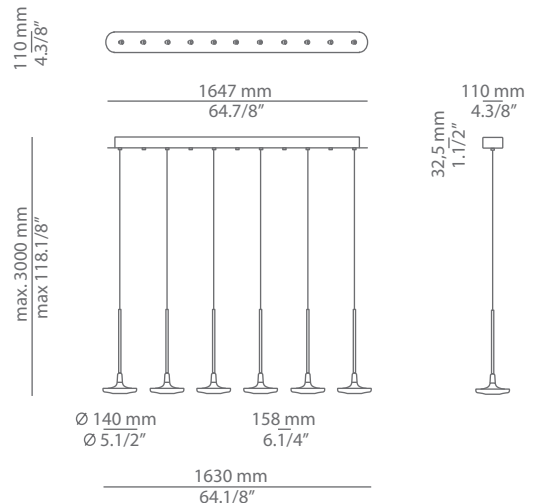

BUTTON T-3302C

linear surface compositions

Date	Type
Project	
Location	
Model #	Quantity
Specifier	

Many possible configurations with T-3302C

Code	Composition includes
L73S.3 button	1 linear canopy 113415XX1 3 units of T-3302C with cable 3 drivers 671000061 / Dimmable Triac Add up to 2 additional Button
	<table border="0" style="width: 100%;"> <tr> <td style="width: 50%;">Canopy</td> <td style="width: 50%;">Finish</td> </tr> <tr> <td> 26 BLK Black 71 WH White </td> <td> 26 BLK Black 71 WH White 93 GR LM Grey-limestone CUSTOM </td> </tr> </table>

Code	Composition includes
L92S.4 button	1 linear canopy 113415XX3 4 units of T-3302C with cable 4 drivers 671000061 / Dimmable Triac Add up to 3 additional Button
	<table border="0" style="width: 100%;"> <tr> <td style="width: 50%;">Canopy</td> <td style="width: 50%;">Finish</td> </tr> <tr> <td> 26 BLK Black 71 WH White </td> <td> 26 BLK Black 71 WH White 93 GR LM Grey-limestone CUSTOM </td> </tr> </table>

Code	Composition includes
L165S.6 button	1 linear canopy 113415XX7 6 units of T-3302C with cable 6 drivers 671000061 / Dimmable Triac Add up to 5 additional Button
	<table border="0" style="width: 100%;"> <tr> <td style="width: 50%;">Canopy</td> <td style="width: 50%;">Finish</td> </tr> <tr> <td> 26 BLK Black 71 WH White </td> <td> 26 BLK Black 71 WH White 93 GR LM Grey-limestone CUSTOM </td> </tr> </table>