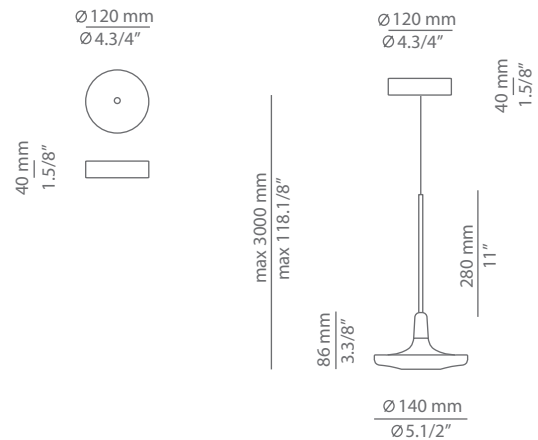

SPECIAL REQUIREMENTS

Custom versions

We offer custom plated or RAL finishes.
Alternate lamping and sizes available for projects. Consult our offices.

Special instructions

ESTILUZ, S.A.
Carretera d'Ogassa, s/n
17860 Sant Joan de les Abadesses
T+34 972 720 125
F+34 972 720 796

estiluz@estiluz.com
www.estiluz.com