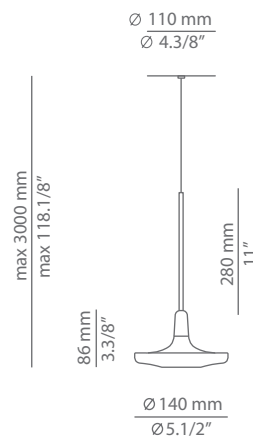

SPECIAL REQUIREMENTS

Custom versions

We offer custom plated or RAL finishes.
Alternate lamping and sizes available for projects. Consult our offices.

Special instructions

ESTILUZ, S.A.
Carretera d'Ogassa, s/n
17860 Sant Joan de les Abadesses
T+34 972 720 125
F+34 972 720 796

estiluz@estiluz.com
www.estiluz.com