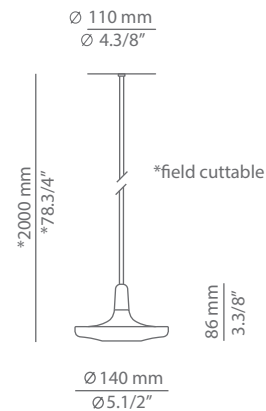

SPECIAL REQUIREMENTS

Custom versions

We offer custom plated or RAL finishes.
Alternate lamping and sizes available for projects. Consult our offices.

Special instructions