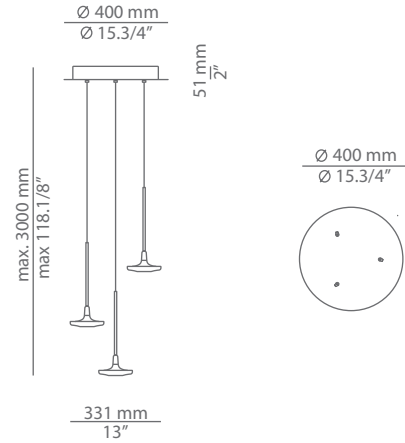

BUTTON T-3302C

round surface compositions

Date	Type
Project	
Location	
Model #	Quantity
Specifier	

Code	Composition includes
■ R40S.3 button	1 round canopy 113415XX6 3 units of T-3302C with cable 3 drivers 671000061 / Dimmable Triac <table border="1"> <thead> <tr> <th colspan="2">Canopy</th> <th colspan="2">Finish</th> </tr> </thead> <tbody> <tr> <td>■ 26 BLK</td> <td>Black</td> <td>■ 26 BLK</td> <td>Black</td> </tr> <tr> <td>■ 71 WH</td> <td>White</td> <td>■ 71 WH</td> <td>White</td> </tr> <tr> <td></td> <td></td> <td>■ 93 GR LM</td> <td>Grey-limestone</td> </tr> <tr> <td></td> <td></td> <td>■ CUSTOM</td> <td></td> </tr> </tbody> </table>