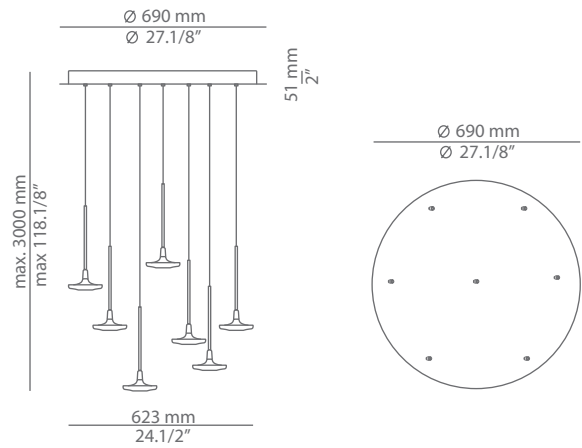

Code	Composition includes
■ R70S.7 button	1 round canopy 113415XX4 7 units of T-3302C with cable 7 drivers 671000061 / Dimmable Triac <table border="1"> <thead> <tr> <th colspan="2">Canopy</th> <th colspan="2">Finish</th> </tr> </thead> <tbody> <tr> <td>■ 26 BLK</td> <td>Black</td> <td>■ 26 BLK</td> <td>Black</td> </tr> <tr> <td>■ 71 WH</td> <td>White</td> <td>■ 71 WH</td> <td>White</td> </tr> <tr> <td></td> <td></td> <td>■ 93 GR LM</td> <td>Grey-limestone</td> </tr> <tr> <td></td> <td></td> <td>■ CUSTOM</td> <td></td> </tr> </tbody> </table>