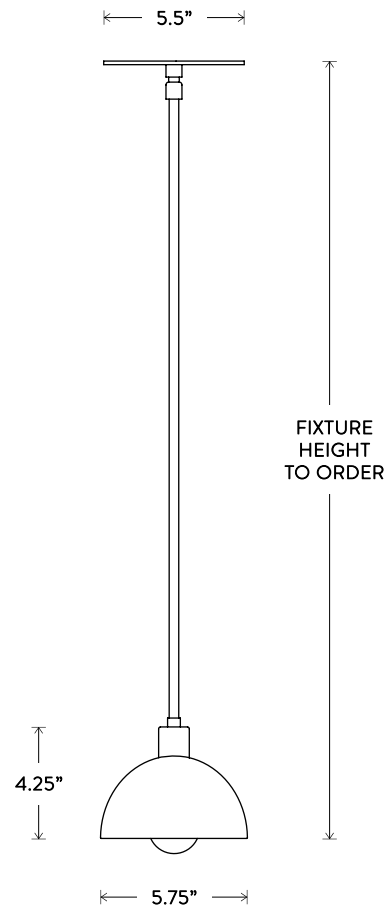

TRAPEZE® 1

PENDANT

DIMENSIONS: Ø 5.75"
HEIGHT TO ORDER
INCLUDES UP TO 60"
MINIMUM HEIGHT 9"
APPROXIMATE WEIGHT: 2.5 LBS

LAMPING: MAX 60W EACH
6 3W DIMMABLE LED BULBS INCLUDED
240 LUMENS EACH, 2500K COLOR TEMPERATURE
BULB LIFE: 30,000 HOURS
120V: E12 GLOBE SM: MATTE WHITE, Ø 1.75"
240V: E14 GLOBE SM: MATTE WHITE, Ø 1.75"

UL / CE APPROVED
VOLTAGE: 120-240

A P P A R A T U S