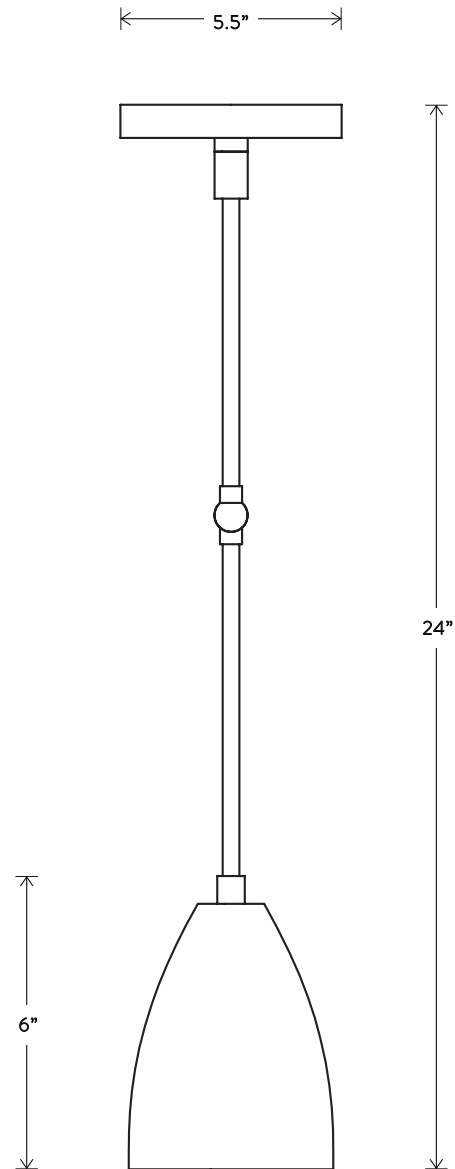

TWIG® 1

DIMENSIONS: 24" H

APPROXIMATE WEIGHT: 5 LBS

LAMPING: MAX 60W EACH

1 6W DIMMABLE LED BULB INCLUDED

480 LUMENS EACH, 2500K COLOR TEMPERATURE

BULB LIFE: 30,000 HOURS

120V: E26 GLOBE LG: MATTE WHITE, Ø 3"

240V: E27 GLOBE LG: MATTE WHITE, Ø 3"

UL / CE APPROVED

VOLTAGE: 120-240

A P P A R A T U S