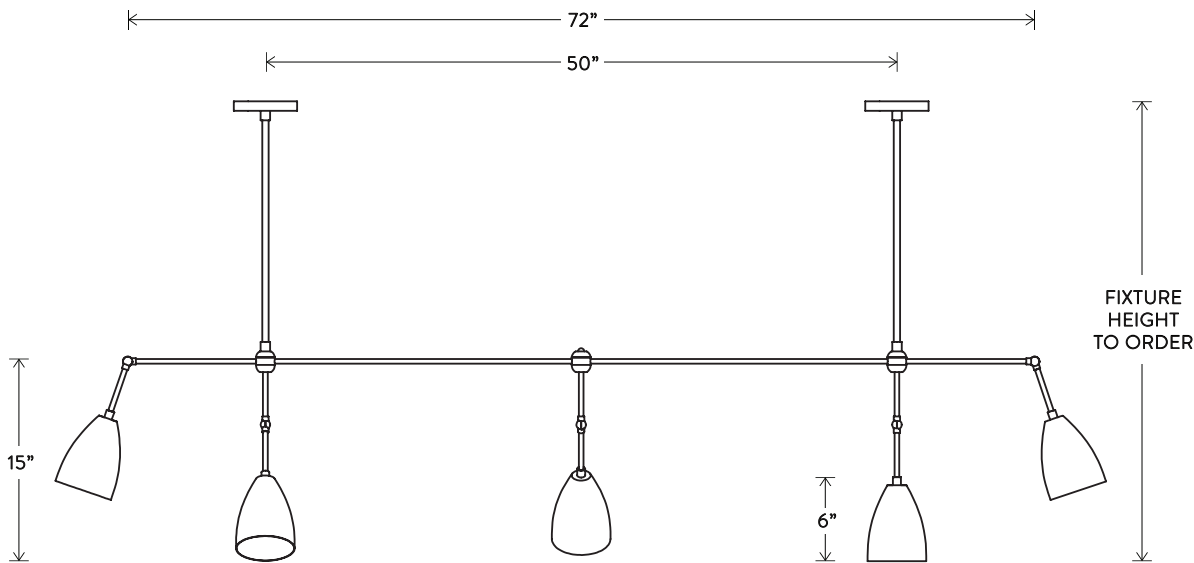

TWIG® 5

DIMENSIONS: 72" W
HEIGHT TO ORDER
INCLUDES UP TO 60"
ADDITIONAL HEIGHT AVAILABLE
MINIMUM HEIGHT 18"
APPROXIMATE WEIGHT: 25 LBS

LAMPING: MAX 60W EACH
5 6W DIMMABLE LED BULB INCLUDED
480 LUMENS EACH, 2500K COLOR TEMPERATURE
BULB LIFE: 30,000 HOURS
120V: E26 GLOBE LG: MATTE WHITE, Ø 3"
240V: E27 GLOBE LG: MATTE WHITE, Ø 3"

UL / CE APPROVED
VOLTAGE: 120-240

A P P A R A T U S