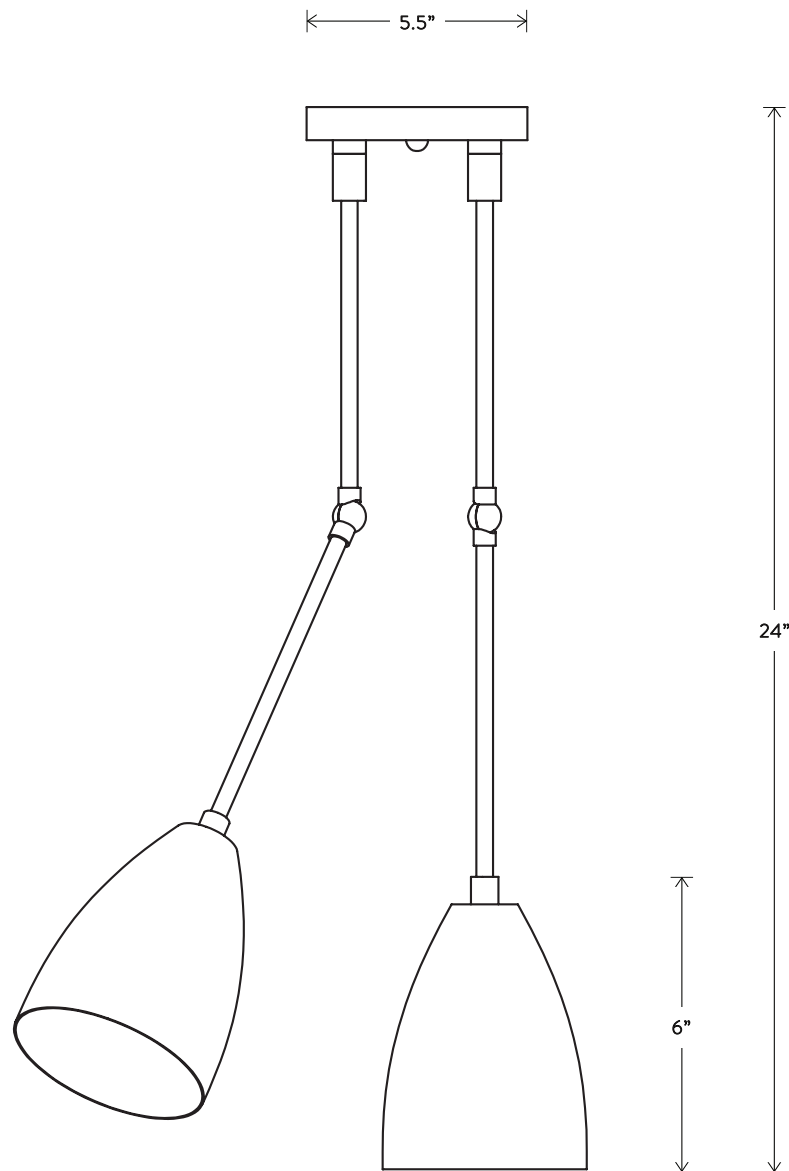

A P P A R A T U S

TWIG[®] 2

DIMENSIONS: 24" H

APPROXIMATE WEIGHT: 5 LBS

LAMPING: MAX 60W EACH

2 6W DIMMABLE LED BULB INCLUDED

480 LUMENS EACH, 2500K COLOR TEMPERATURE

BULB LIFE: 30,000 HOURS

120V: E26 GLOBE LG: MATTE WHITE, Ø 3"

240V: E27 GLOBE LG: MATTE WHITE, Ø 3"

UL / CE APPROVED

VOLTAGE: 120-240

A P P A R A T U S

TWIG[®] 5

A MODERN SOLUTION FOR ADJUSTABLE LIGHTING. ARTICULATING ELBOWS AND BRASS SHADES CREATE A SOPHISTICATED ARMATURE THAT EMITS SOFT POOLS OF LIGHT. SOLID OR TWO-TONED AND CUSTOM CONFIGURATIONS AVAILABLE.

A P P A R A T U S

TWIG® 5

DIMENSIONS: 72" W
HEIGHT TO ORDER
INCLUDES UP TO 60"
ADDITIONAL HEIGHT AVAILABLE
MINIMUM HEIGHT 18"
APPROXIMATE WEIGHT: 25 LBS

LAMPING: MAX 60W EACH
5 6W DIMMABLE LED BULB INCLUDED
480 LUMENS EACH, 2500K COLOR TEMPERATURE
BULB LIFE: 30,000 HOURS
120V: E26 GLOBE LG: MATTE WHITE, Ø 3"
240V: E27 GLOBE LG: MATTE WHITE, Ø 3"