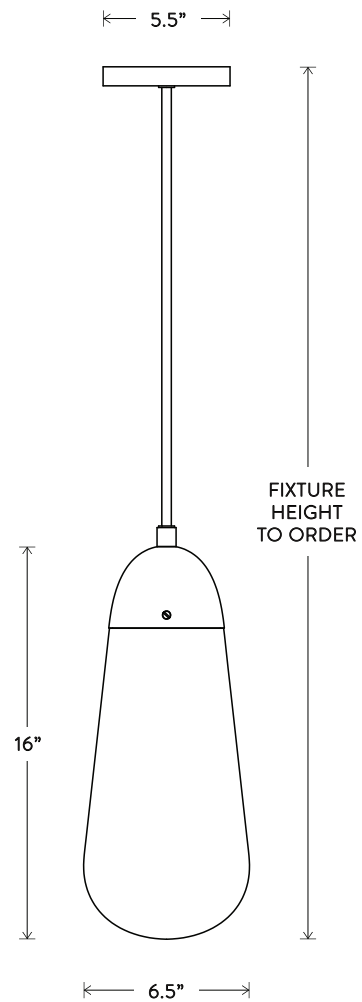

LARIAT[®] 1 LARGE PENDANT
REMINISCENT OF FORMS FOUND IN JEWELRY,
ETCHED GLASS TEARDROPS HANG FROM
FINELY WOVEN BRASS MESH. TAUT LINES ARE
WEIGHTED BY ELONGATED ORBS, ADDRESSING
AN INTERSECTION OF GEOMETRY AND
GRAVITY. AVAILABLE IN A CONCENTRATED
SMALL PENDANT, OR AN OVERSCALED
LARGE PENDANT.

A P P A R A T U S

LARIAT[®] 1 LARGE PENDANT

DIMENSIONS: Ø 6.5"
HEIGHT TO ORDER
INCLUDES UP TO 85"
MINIMUM HEIGHT 20"
APPROXIMATE WEIGHT: 5 LBS

LAMPING: MAX 60W EACH
1 3W DIMMABLE LED BULB INCLUDED
240 LUMENS EACH, 2500K COLOR TEMPERATURE
BULB LIFE: 30,000 HOURS
120V: E26 TUBE LG: CLEAR, Ø 1.5"
240V: E27 TUBE LG: CLEAR, Ø 1.5"

UL / CE APPROVED
VOLTAGE: 120-240

A P P A R A T U S

LARIAT[®] 1 SMALL PENDANT
REMINISCENT OF FORMS FOUND IN JEWELRY,
ETCHED GLASS TEARDROPS HANG FROM
FINELY WOVEN BRASS MESH. TAUT LINES ARE
WEIGHTED BY ELONGATED ORBS, ADDRESSING
AN INTERSECTION OF GEOMETRY AND
GRAVITY. AVAILABLE IN AN OVERSCALED
LARGE PENDANT, OR A CONCENTRATED
SMALL PENDANT.

A P P A R A T U S

LARIAT[®] 1 SMALL PENDANT

DIMENSIONS: Ø 5.5"

HEIGHT TO ORDER

INCLUDES UP TO 85"

MINIMUM HEIGHT 16"

APPROXIMATE WEIGHT: 5 LBS

LAMPING: MAX 60W EACH