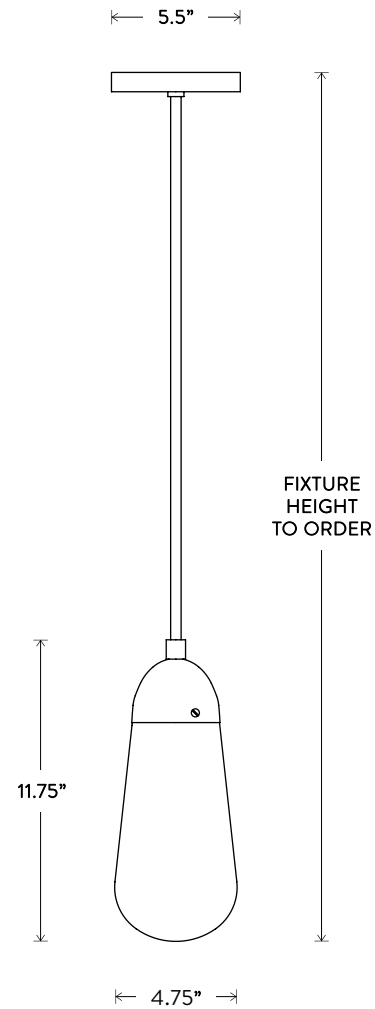

LARIAT® 1 SMALL PENDANT

DIMENSIONS: Ø 5.5"

HEIGHT TO ORDER

INCLUDES UP TO 85"

MINIMUM HEIGHT 16"

APPROXIMATE WEIGHT: 5 LBS

LAMPING: MAX 60W EACH

13W DIMMABLE LED BULB INCLUDED

240 LUMENS EACH, 2500K COLOR TEMPERATURE

BULB LIFE: 30,000 HOURS

120V: E26 TUBE LG: CLEAR, Ø 1.5"

240V: E27 TUBE LG: CLEAR, Ø 1.5"

UL / CE APPROVED

VOLTAGE: 120-240

A P P A R A T U S